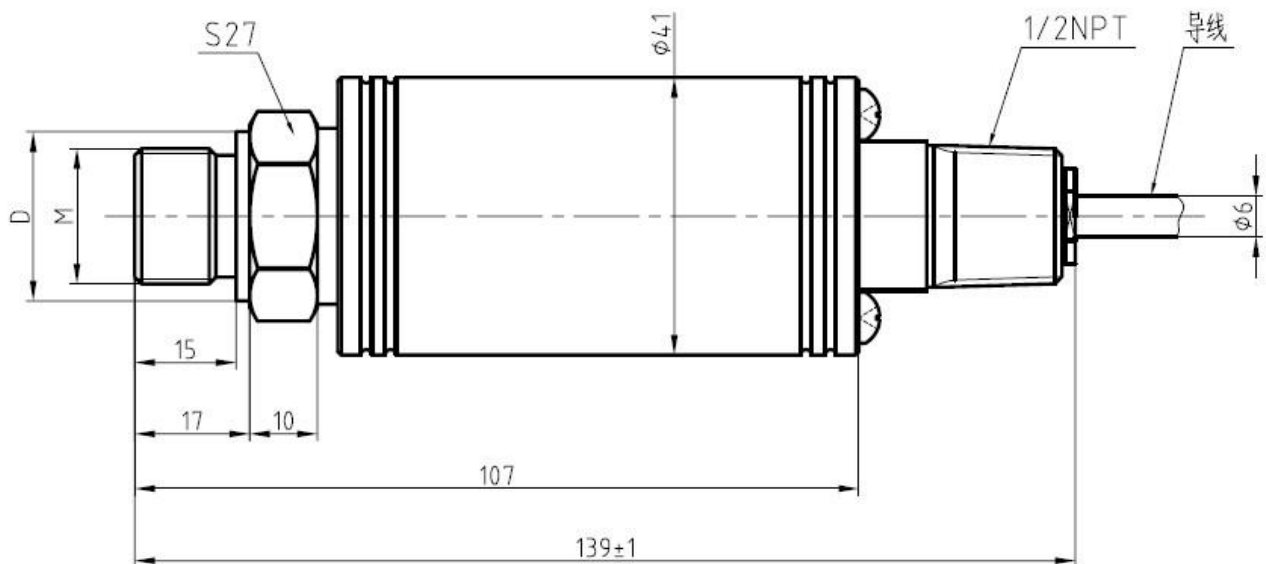

Industrial Pressure Transmitter

Model: PT124B-215 (Explosion proof)

Description

PT124B-215 is With stainless steel welding encapsulated component and lightning proof isolation device, all welding with Explosion Proof grade : EXiallCT4/ 6, it has the character of corrosion proof, wide range temperature compensation, excellent linearity and diversifying output signal .This series can be suitable for liquid , water,Oil,Air,Petroleum , natural gas,coal or mine etc for explosion proof in hazard fields.

Dimension

编号	a	b	c	d
M	M14X1.5	M20X1.5	G1/4	G1/2
D	φ19	φ25	φ19	φ25

Specification

Range	-1 ~ 0~6000bar
Accuracy	0.25%FS; 0.5%FS
Nonlinearity	0.2%FS
Reliability	0.05%FS
Output	4-20mA (2 Wire) , 0-5V; 0-10V, 0.5-4.5V
Input voltage	24(12~36)VDC (Amplify signal)
Work Temperature Range	-40~80°C
Compensated temp range	0~70°C
Overload pressure	150%FS
Medium material	stainless steel
Electric connection	4 pins , 1/2NPT cable , gland cable
Pressure connection	G1/4, G1/2, 1/2NPT, 1/4NPT, M12*1.5,etc (Customer design)

Ordering Guide

Model	Range(bar)	Output	Screw Thread	Electric connection	Other requirement
PT124B-215	---	---	---	---	---

Example: PT124B-215-50Bar-4/20mA-G1/2- M12

Shanghai Zhaohui Pressure Apparatus Co., Ltd.